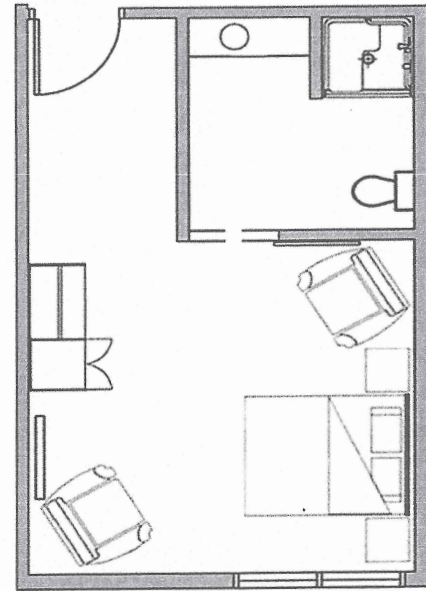

Standard Suite w/ wheelchair access

Spacious studio with an attached handicap accessible bathroom with shower. Each room is equipped with built-in dresser with counter space and a 42" wall mounted T.V.

C - Studio
312 Sq. Ft.