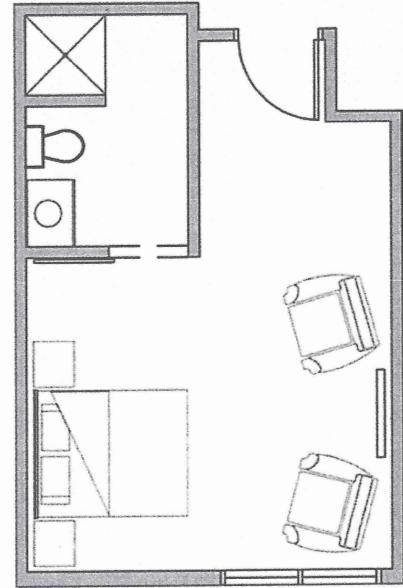

Standard Suite

Spacious studio with an attached bathroom with shower. Each room is equipped with built-in dresser with counter space and a 42" wall mounted T.V.

B - Studio
278 Sq. Ft.